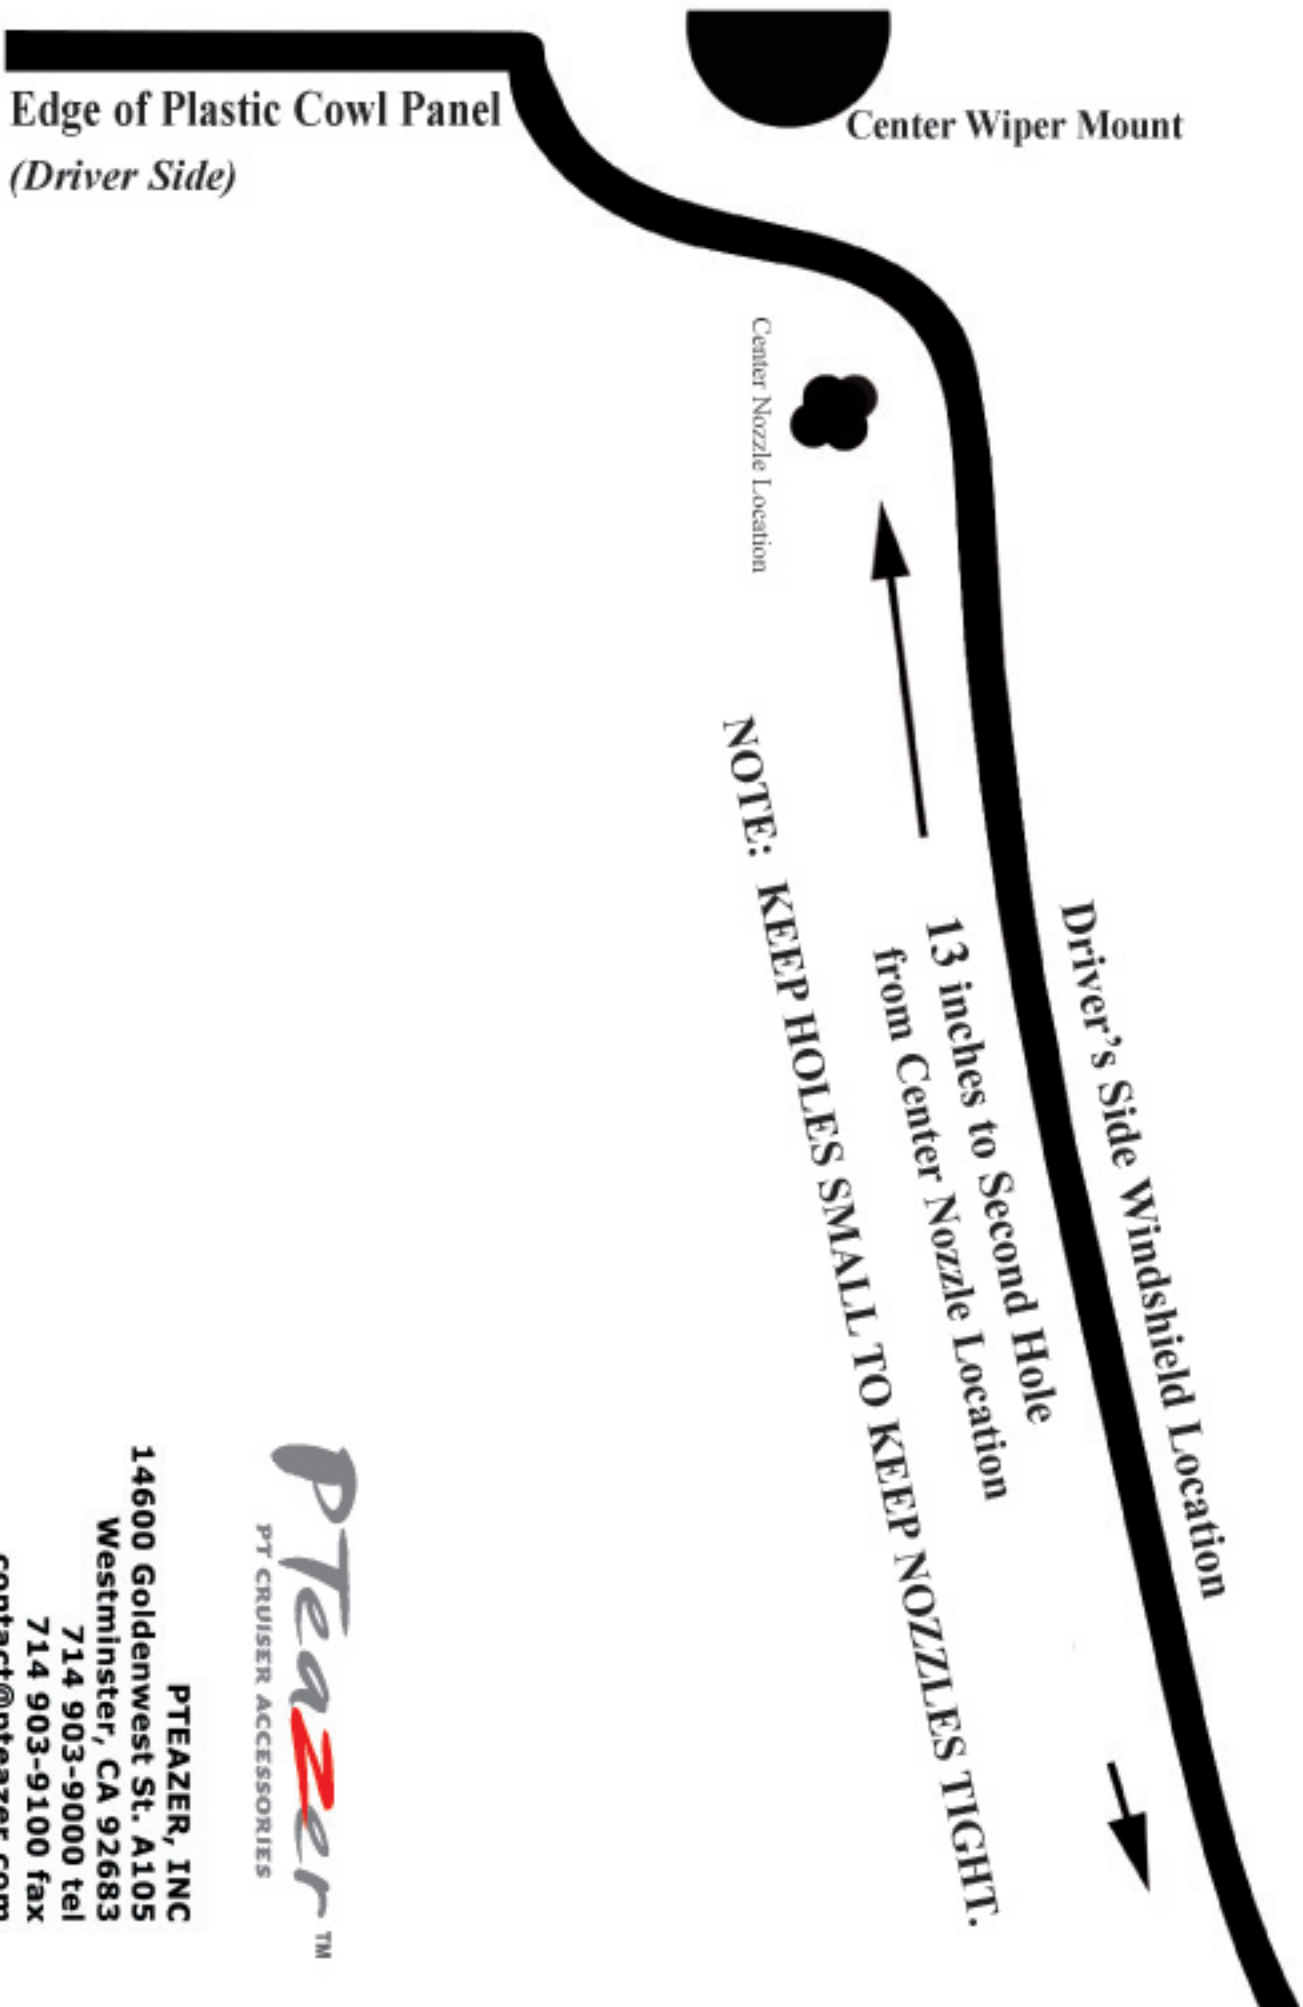

HOOD - ATTACHMENT "A"

REV 03/08/01

Windshield WASHER-NOZZLE-HOLE Template

PTeazer™
PT CRUISER ACCESSORIES

PTEAZER, INC
14600 Goldenwest St. A105
Westminster, CA 92683
714 903-9000 tel
714 903-9100 fax
contact@pteazer.com